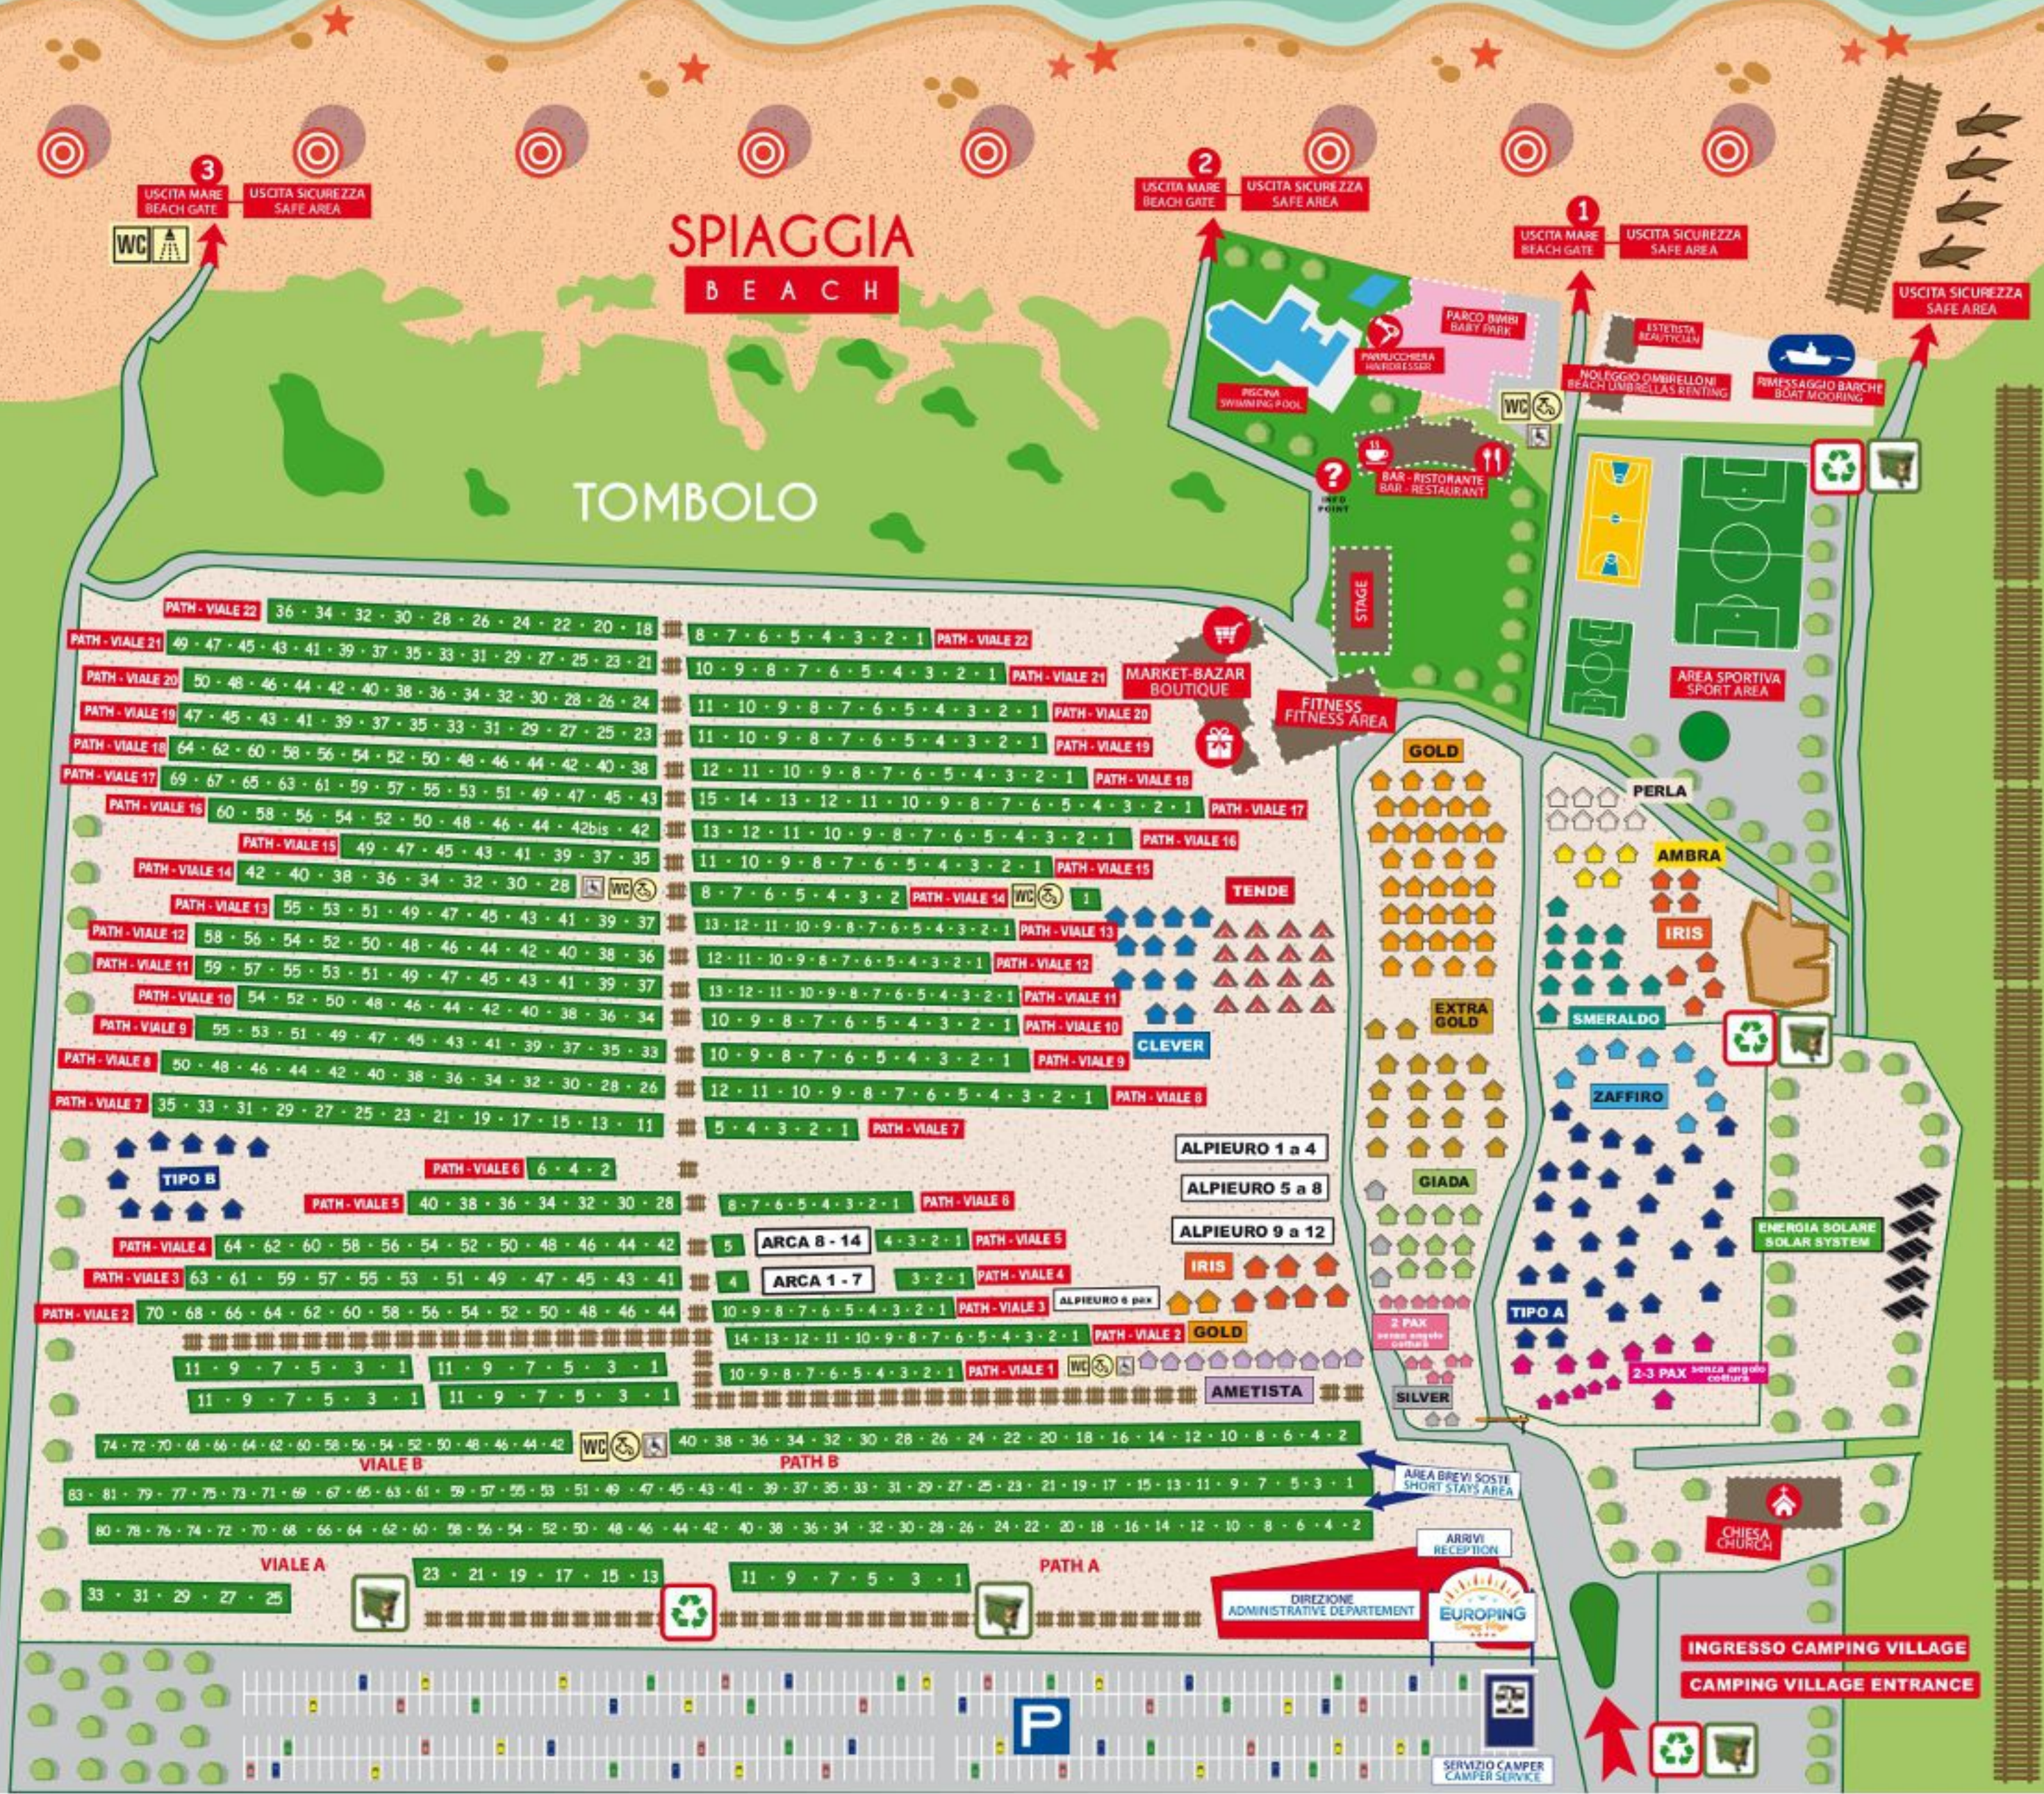

# Camping Europing

## LEGENDA LEGEND

- BUNGALOW 2-3-4 PAX TIPO A  
BUNGALOW 2-3-4 PAX TIPO A
- BUNGALOW 2-3-4 PAX TIPO B  
BUNGALOW 2-3-4 PAX TIPO B
- BUNGALOW ZAFFIRO 2-3 PAX  
BUNGALOW ZAFFIRO 2-3 PAX
- BUNGALOW GIADA 3-4-5-6 PAX  
BUNGALOW GIADA 3-4-5-6 PAX
- BUNGALOW AMBRA 4-5 PAX  
BUNGALOW AMBRA 4-5 PAX
- CASA MOBILE AMETISTA 2-3 PAX  
MOBILE HOME AMETISTA 2-3 PAX
- CASA MOBILE GOLD 3-4-5 PAX  
MOBILE HOME GOLD 3-4-5 PAX
- CASA MOBILE IRIS 4-5 PAX  
MOBILE HOME IRIS 4-5 PAX
- CASA MOBILE SMERALDO 4-5 PAX  
MOBILE HOME SMERALDO 4-5 PAX
- CASA MOBILE PERLA 4-5 PAX  
MOBILE HOME PERLA 4-5 PAX
- CASA MOBILE SILVER 4-5 PAX  
MOBILE HOME SILVER 4-5 PAX
- CASA MOBILE EXTRA GOLD 6 PAX  
MOBILE HOME EXTRA GOLD 6 PAX
- CASA MOBILE CLEVER 4-5 PAX  
MOBILE HOME CLEVER 4-5 PAX
- TENDA DELUX 4-5 PAX  
TENT DELUXE 4-5 PAX
- BUNGALOW 2 PAX (NO CUCINA)  
BUNGALOW 2 PAX (NO KITCHEN)
- BUNGALOW 2-3 PAX (NO CUCINA)  
BUNGALOW 2-3 PAX (NO KITCHEN)
- RACCOLTA DIFFERENZIATA  
SORTING OF HOUSEHOLD WASTE
- RACCOLTA RIFIUTI  
RUBBISH COLLECTION