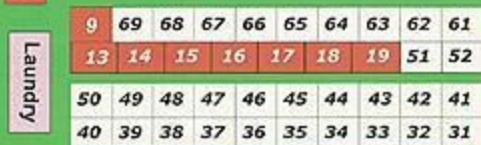

LAKE

Beach

DOGS ARE NOT ALLOWED ON THE BEACH

124 123 122 121 120 119 118 117 115 114 113 112 111 110 109

conditioned air

maxicaravan place lake/large place

Via al campeggio

INGRESSO
ENTER